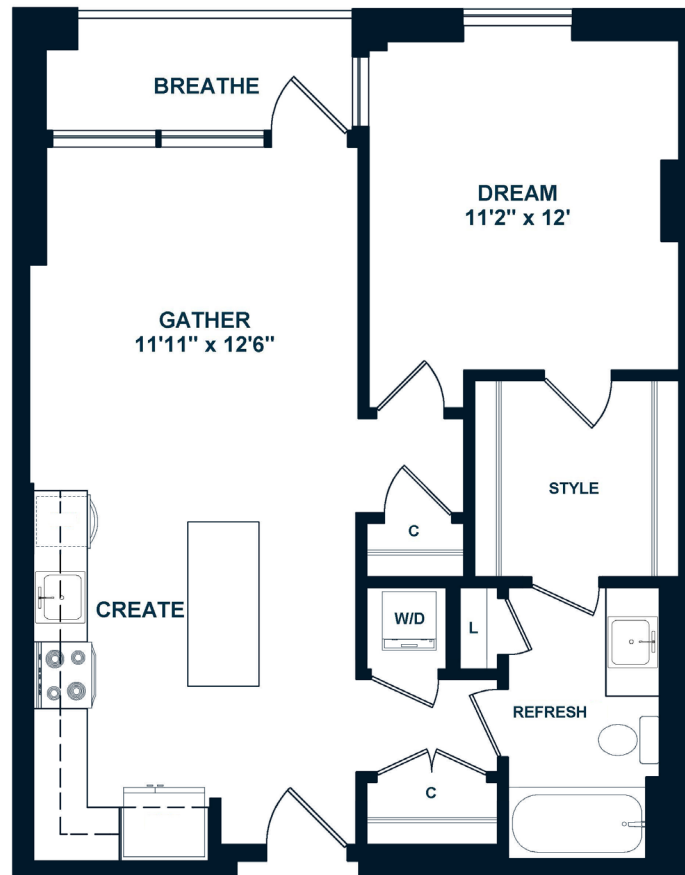

# A1.1

1 BED / 1 BATH

# 696

SQ. FT.

J•SOL

4000 Fairfax Dr. | Arlington, VA 22203

[www.j-solapartments.com](http://www.j-solapartments.com)

*Floor plans are artist's rendering. All dimensions are approximate. Actual product and specifications may vary in dimension or detail. Not all features are available in every apartment. Prices and availability are subject to change. Please see a representative for details.*