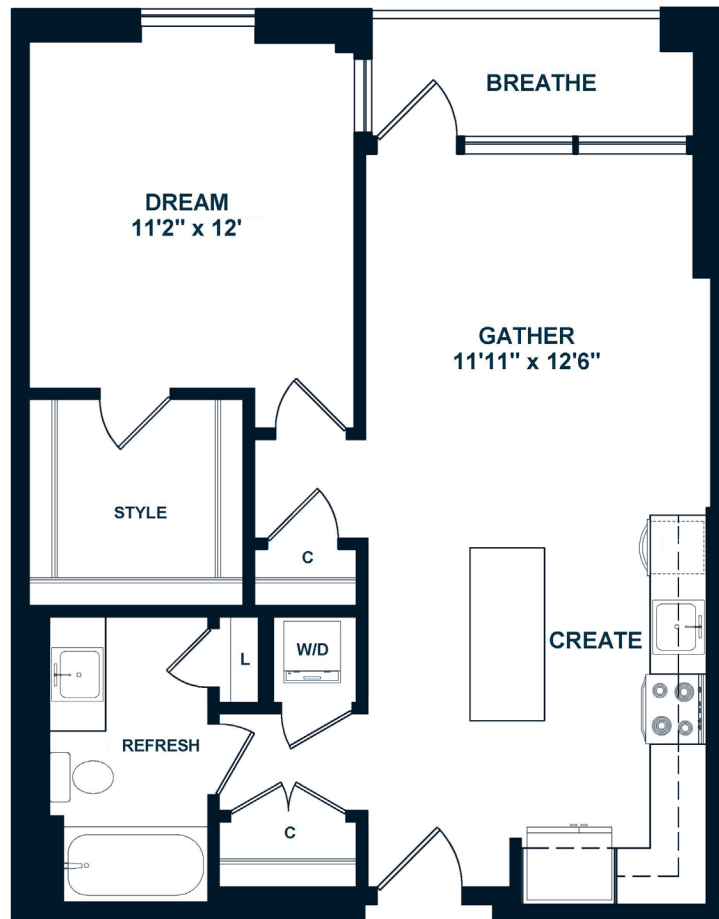

# A1

1 BED / 1 BATH

# 693

SQ. FT.

J•SOL

4000 Fairfax Dr. | Arlington, VA 22203

[www.j-solapartments.com](http://www.j-solapartments.com)

*Floor plans are artist's rendering. All dimensions are approximate. Actual product and specifications may vary in dimension or detail. Not all features are available in every apartment. Prices and availability are subject to change. Please see a representative for details.*