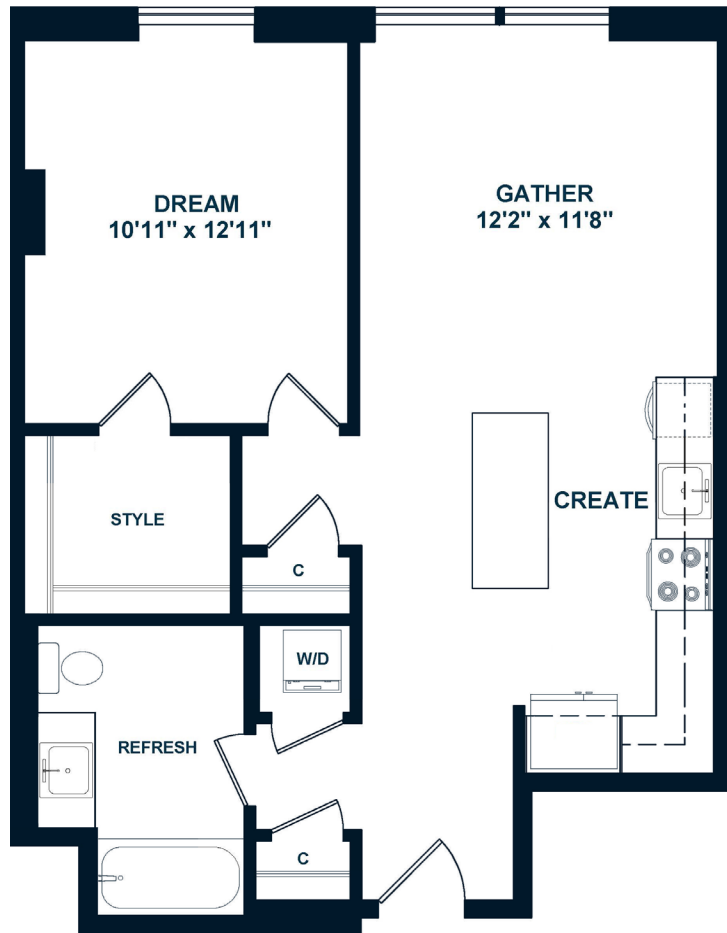

A2.ANSI

1 BED / 1 BATH

708

SQ. FT.

J•SOL

4000 Fairfax Dr. | Arlington, VA 22203

www.j-solapartments.com

Floor plans are artist's rendering. All dimensions are approximate. Actual product and specifications may vary in dimension or detail. Not all features are available in every apartment. Prices and availability are subject to change. Please see a representative for details.