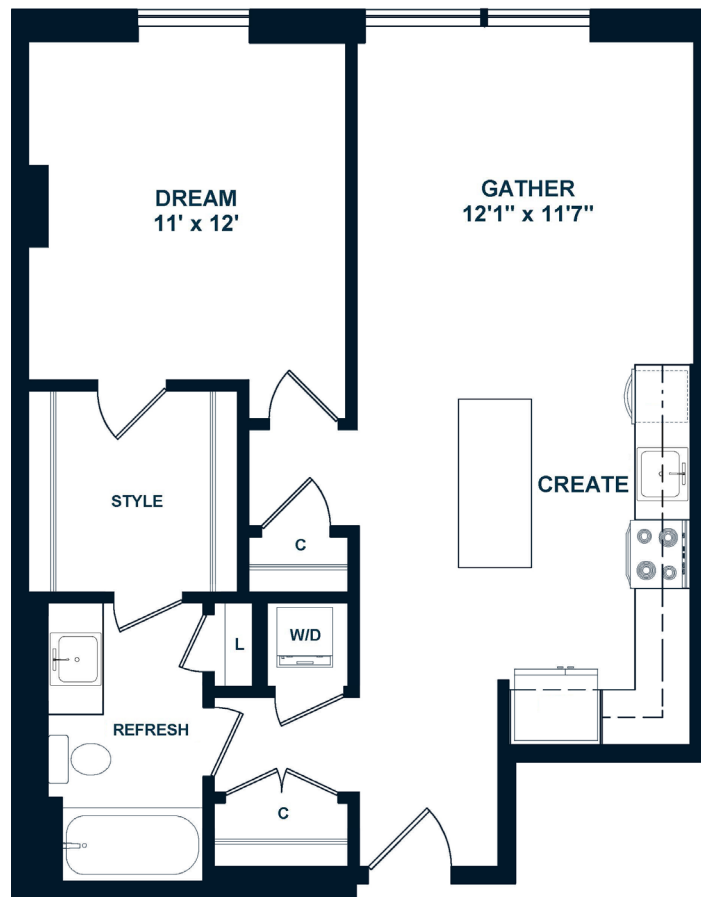

A2

1 BED / 1 BATH

708

SQ. FT.

J•SOL

4000 Fairfax Dr. | Arlington, VA 22203

www.j-solapartments.com

Floor plans are artist's rendering. All dimensions are approximate. Actual product and specifications may vary in dimension or detail. Not all features are available in every apartment. Prices and availability are subject to change. Please see a representative for details.