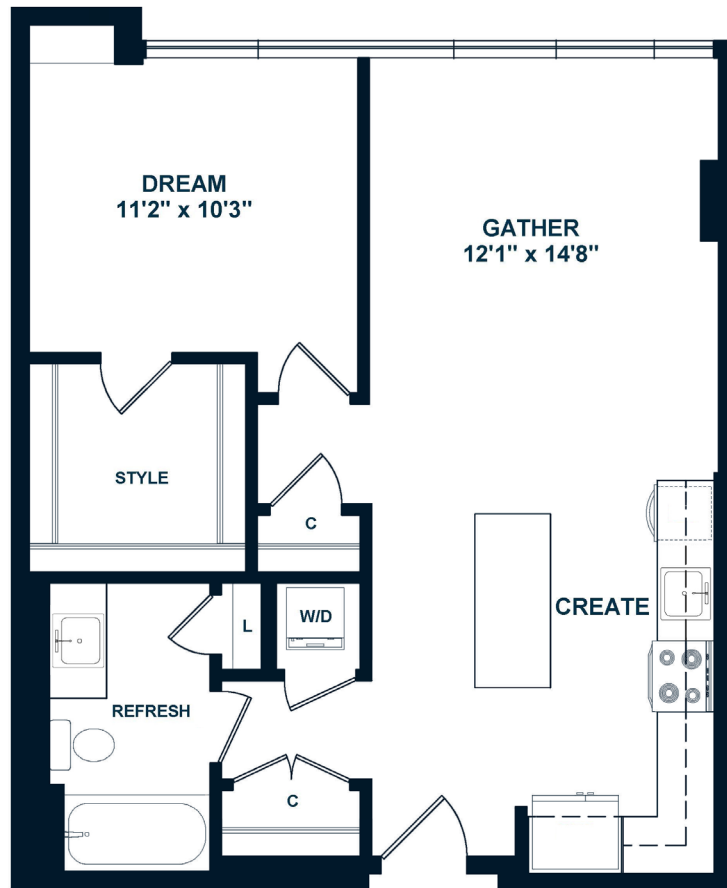

A3

1 BED / 1 BATH

710

SQ. FT.

J•SOL

4000 Fairfax Dr. | Arlington, VA 22203

www.j-solapartments.com

Floor plans are artist's rendering. All dimensions are approximate. Actual product and specifications may vary in dimension or detail. Not all features are available in every apartment. Prices and availability are subject to change. Please see a representative for details.