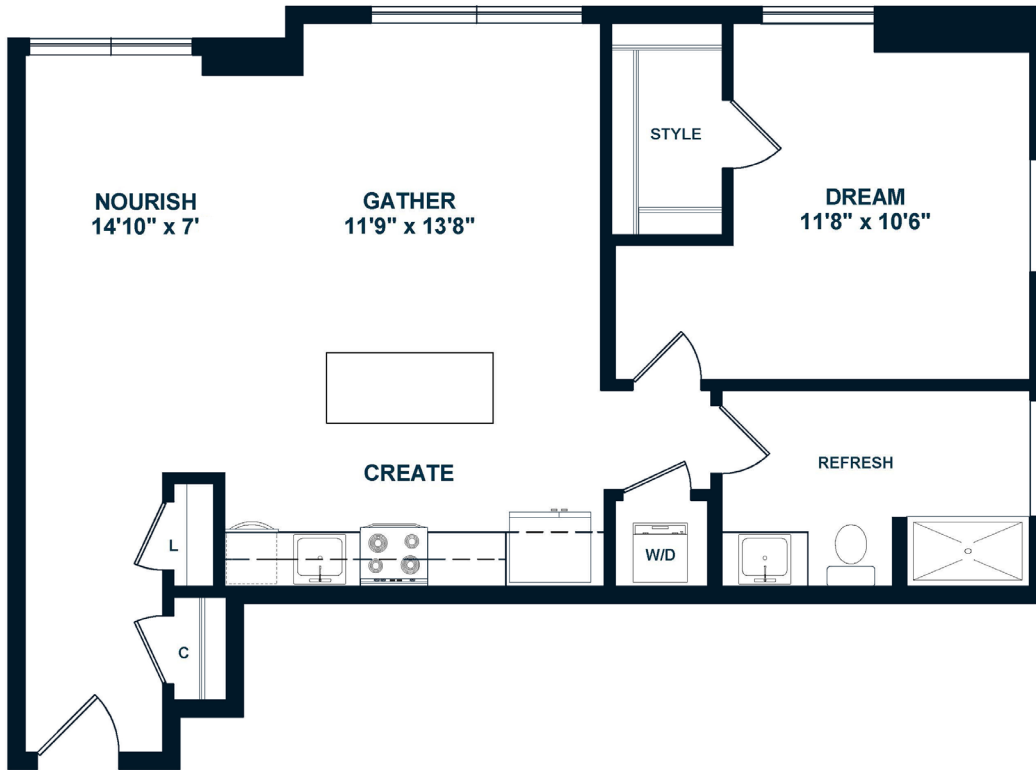

# A5

1 BED / 1 BATH

# 822-830

SQ. FT.

J•SOL

4000 Fairfax Dr. | Arlington, VA 22203

[www.j-solapartments.com](http://www.j-solapartments.com)

*Floor plans are artist's rendering. All dimensions are approximate. Actual product and specifications may vary in dimension or detail. Not all features are available in every apartment. Prices and availability are subject to change. Please see a representative for details.*