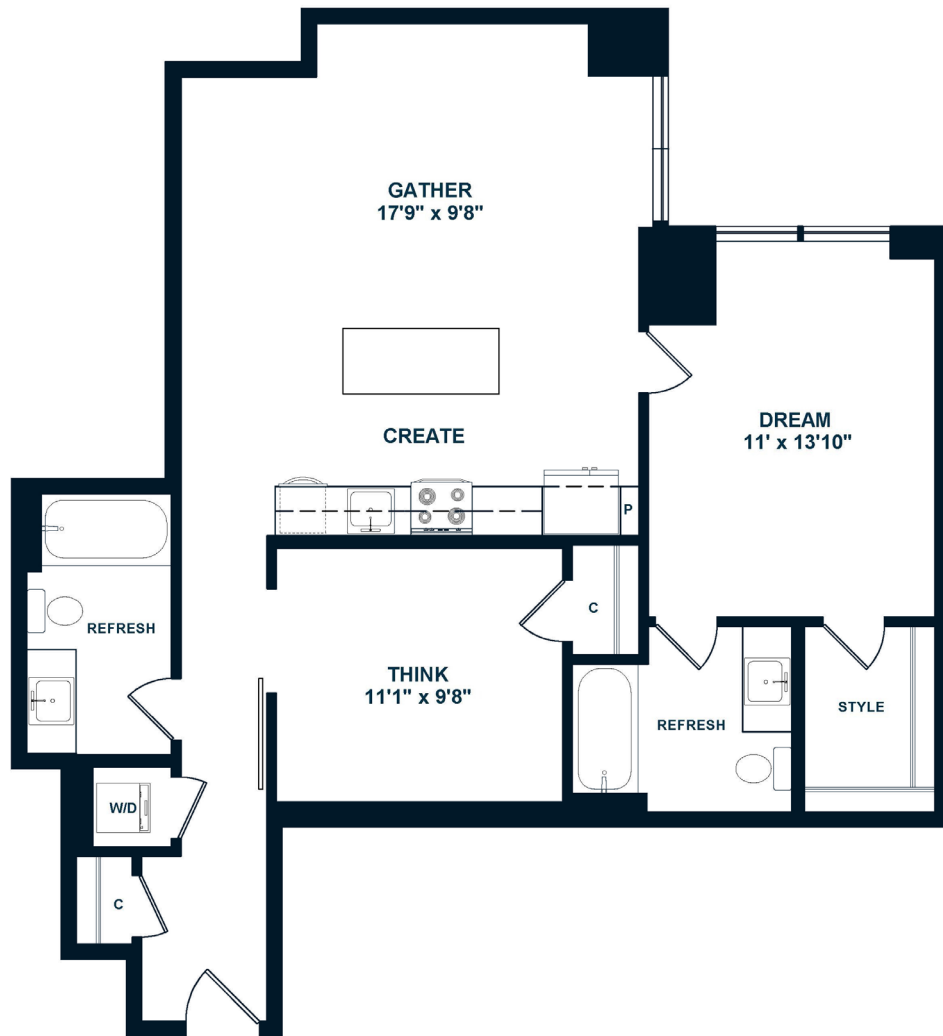

# C1+DEN

1 BED / 1 BATH / DEN

# 938-939

SQ. FT.

J•SOL

4000 Fairfax Dr. | Arlington, VA 22203

[www.j-solapartments.com](http://www.j-solapartments.com)

*Floor plans are artist's rendering. All dimensions are approximate. Actual product and specifications may vary in dimension or detail. Not all features are available in every apartment. Prices and availability are subject to change. Please see a representative for details.*