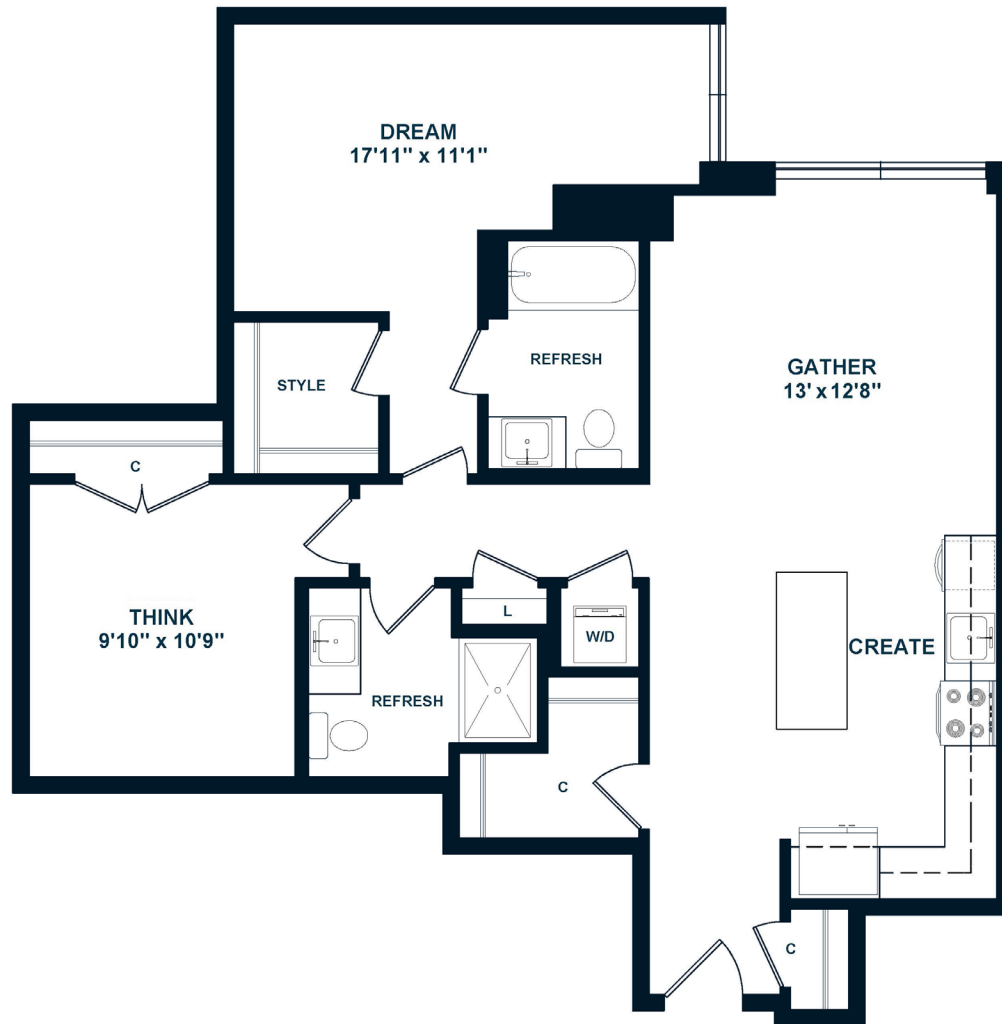

C2+DEN

1 BED / 1 BATH / DEN

991

SQ. FT.

J•SOL

4000 Fairfax Dr. | Arlington, VA 22203

www.j-solapartments.com

Floor plans are artist's rendering. All dimensions are approximate. Actual product and specifications may vary in dimension or detail. Not all features are available in every apartment. Prices and availability are subject to change. Please see a representative for details.