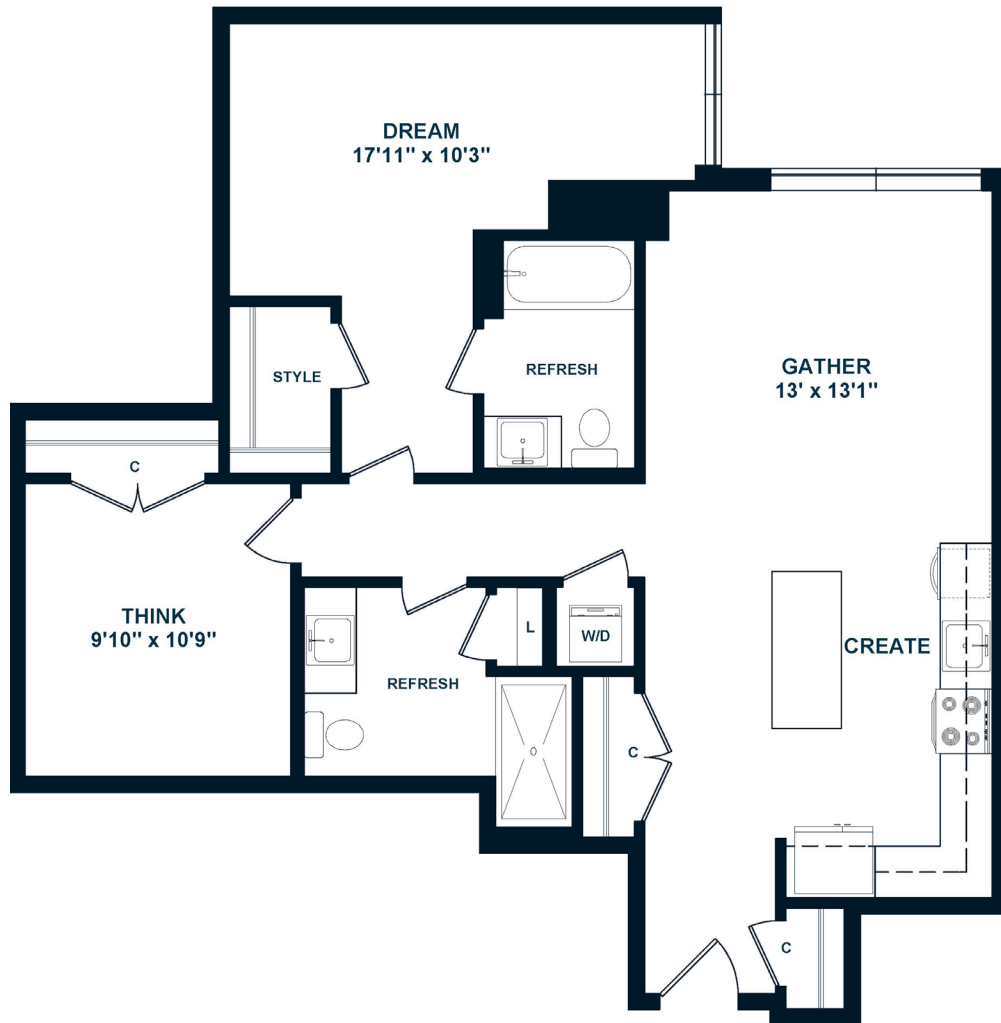

# C2.ANSI+DEN

1 BED / 1 BATH / DEN

996

SQ. FT.

J•SOL

4000 Fairfax Dr. | Arlington, VA 22203

[www.j-solapartments.com](http://www.j-solapartments.com)

*Floor plans are artist's rendering. All dimensions are approximate. Actual product and specifications may vary in dimension or detail. Not all features are available in every apartment. Prices and availability are subject to change. Please see a representative for details.*