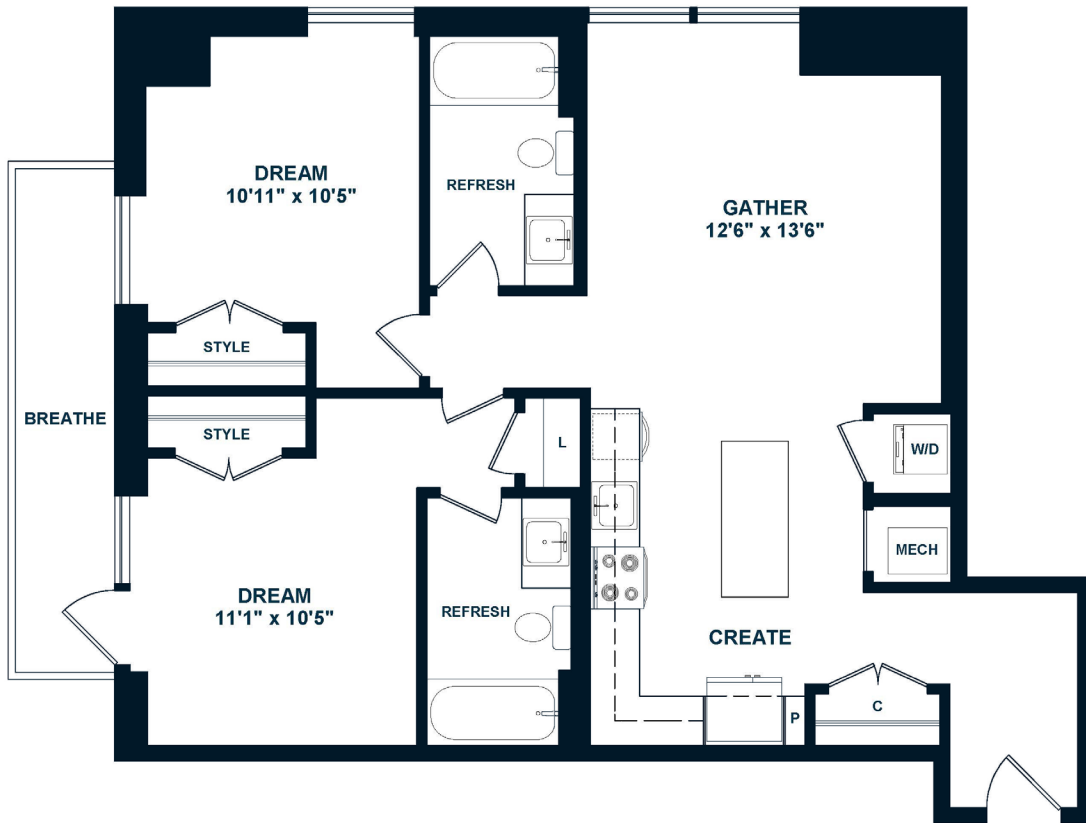

D1

2 BED / 2 BATH

947

SQ. FT.

J•SOL

4000 Fairfax Dr. | Arlington, VA 22203

www.j-solapartments.com

Floor plans are artist's rendering. All dimensions are approximate. Actual product and specifications may vary in dimension or detail. Not all features are available in every apartment. Prices and availability are subject to change. Please see a representative for details.