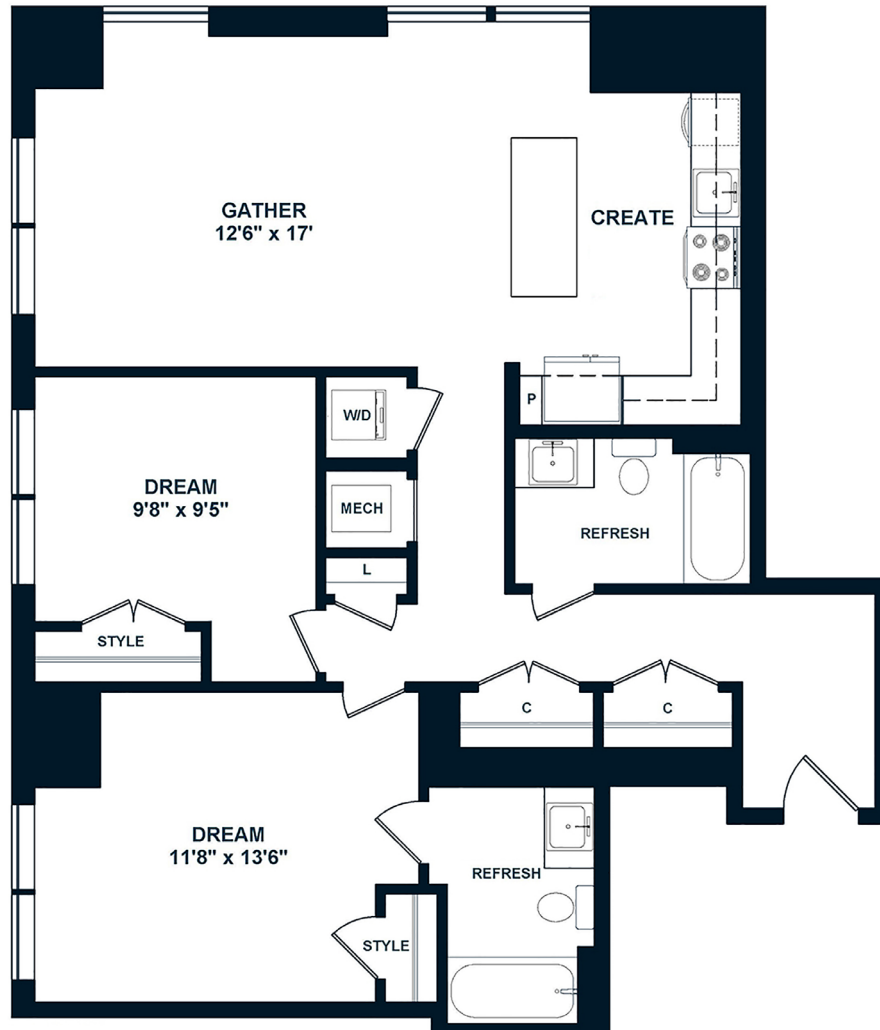

# D2

2 BED / 2 BATH

# 1052

SQ. FT.

J•SOL

4000 Fairfax Dr. | Arlington, VA 22203

[www.j-solapartments.com](http://www.j-solapartments.com)

*Floor plans are artist's rendering. All dimensions are approximate. Actual product and specifications may vary in dimension or detail. Not all features are available in every apartment. Prices and availability are subject to change. Please see a representative for details.*