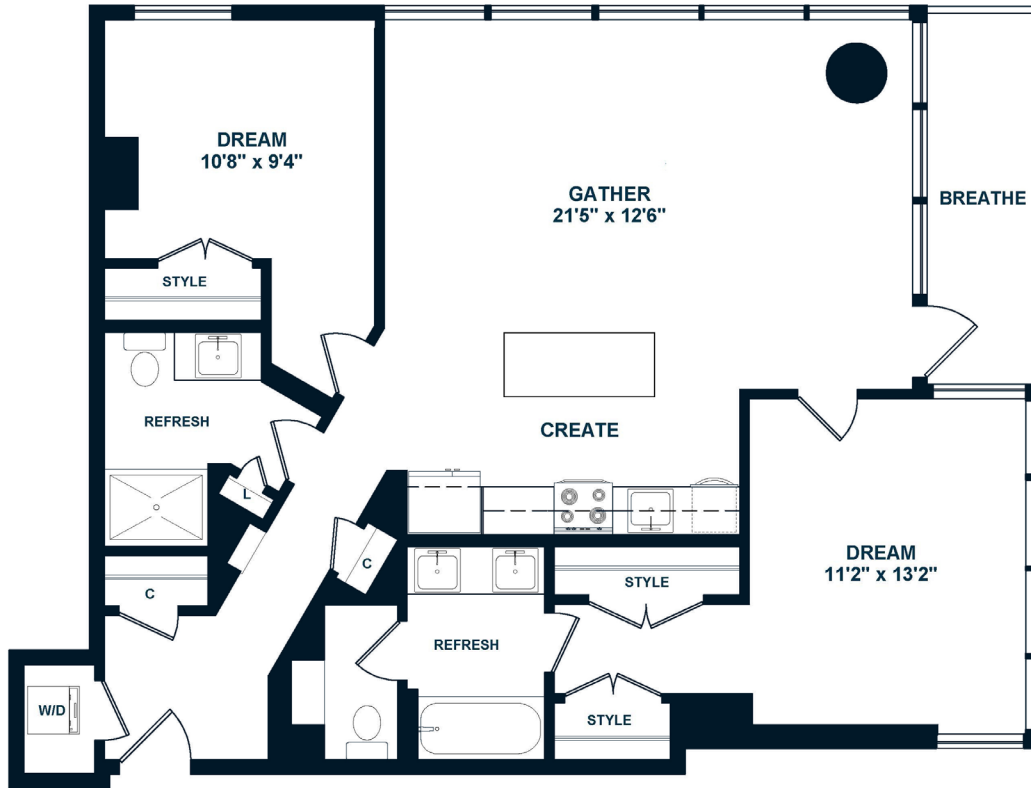

D3.1

2 BED / 2 BATH

1110

SQ. FT.

J•SOL

4000 Fairfax Dr. | Arlington, VA 22203

www.j-solapartments.com

Floor plans are artist's rendering. All dimensions are approximate. Actual product and specifications may vary in dimension or detail. Not all features are available in every apartment. Prices and availability are subject to change. Please see a representative for details.