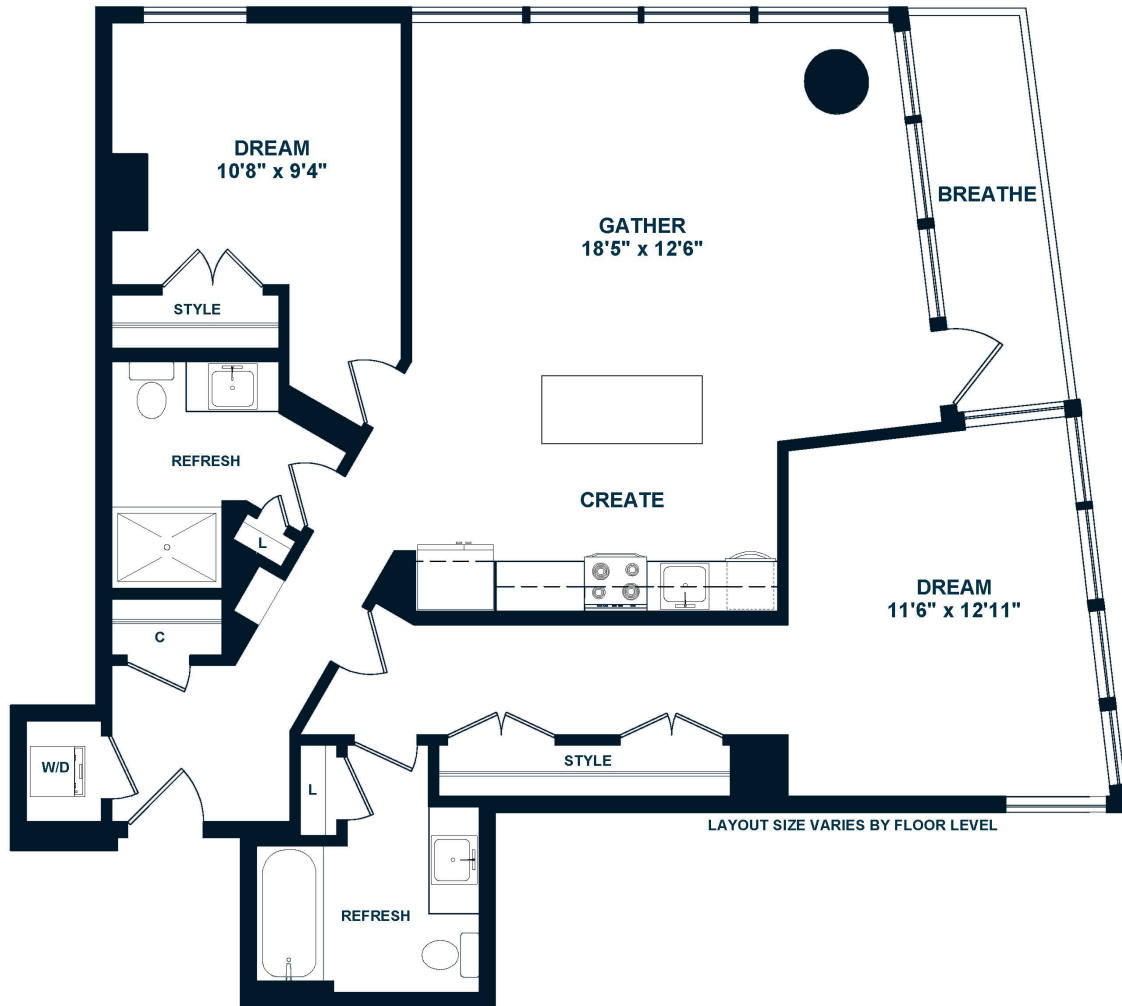

D3

2 BED / 2 BATH

1024-1149

SQ. FT.

J•SOL

4000 Fairfax Dr. | Arlington, VA 22203

www.j-solapartments.com

Floor plans are artist's rendering. All dimensions are approximate. Actual product and specifications may vary in dimension or detail. Not all features are available in every apartment. Prices and availability are subject to change. Please see a representative for details.