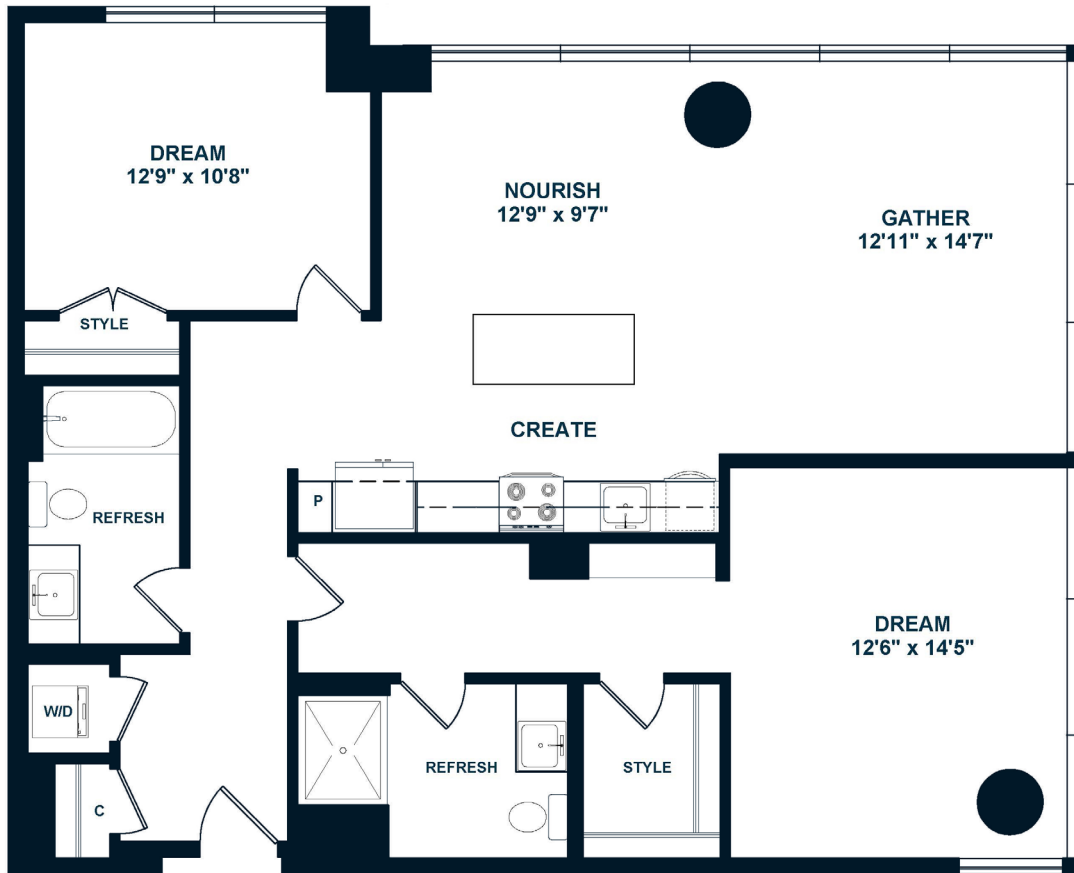

D4.1

2 BED / 2 BATH

1205

SQ. FT.

J•SOL

4000 Fairfax Dr. | Arlington, VA 22203

www.j-solapartments.com

Floor plans are artist's rendering. All dimensions are approximate. Actual product and specifications may vary in dimension or detail. Not all features are available in every apartment. Prices and availability are subject to change. Please see a representative for details.