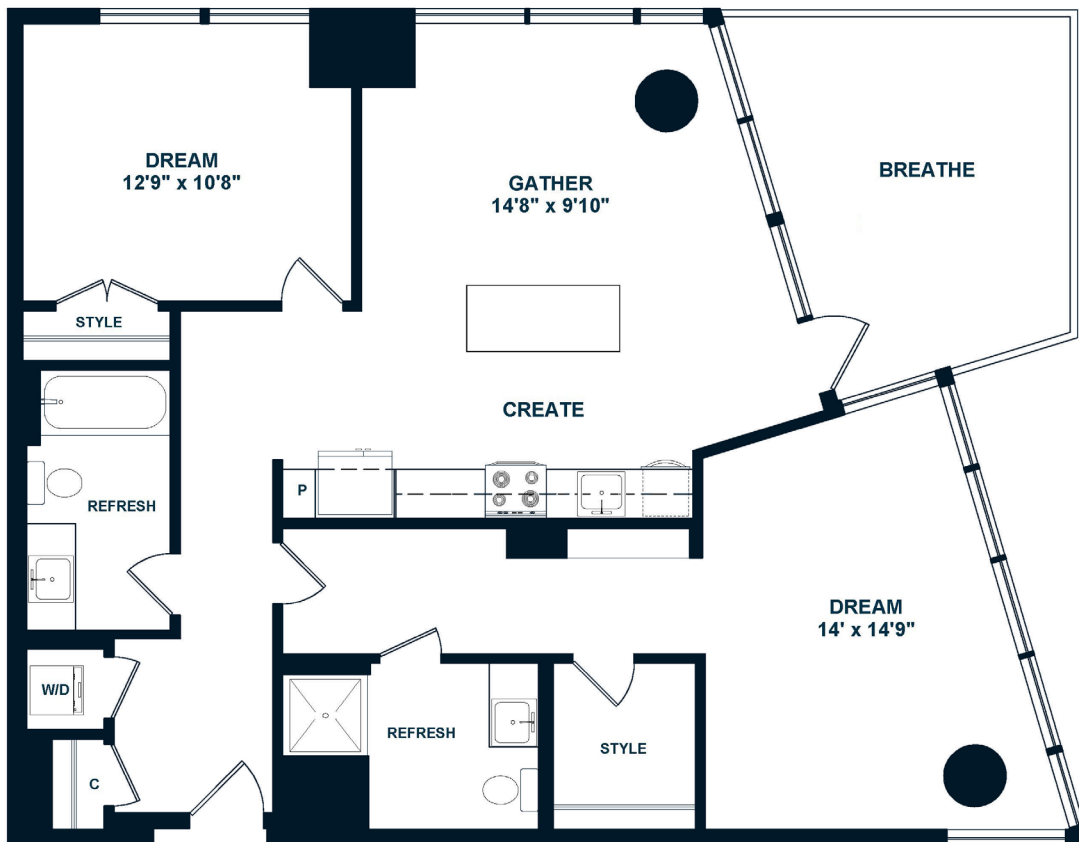

D4.ANSI

2 BED / 2 BATH

1068

SQ. FT.

J•SOL

4000 Fairfax Dr. | Arlington, VA 22203

www.j-solapartments.com

Floor plans are artist's rendering. All dimensions are approximate. Actual product and specifications may vary in dimension or detail. Not all features are available in every apartment. Prices and availability are subject to change. Please see a representative for details.