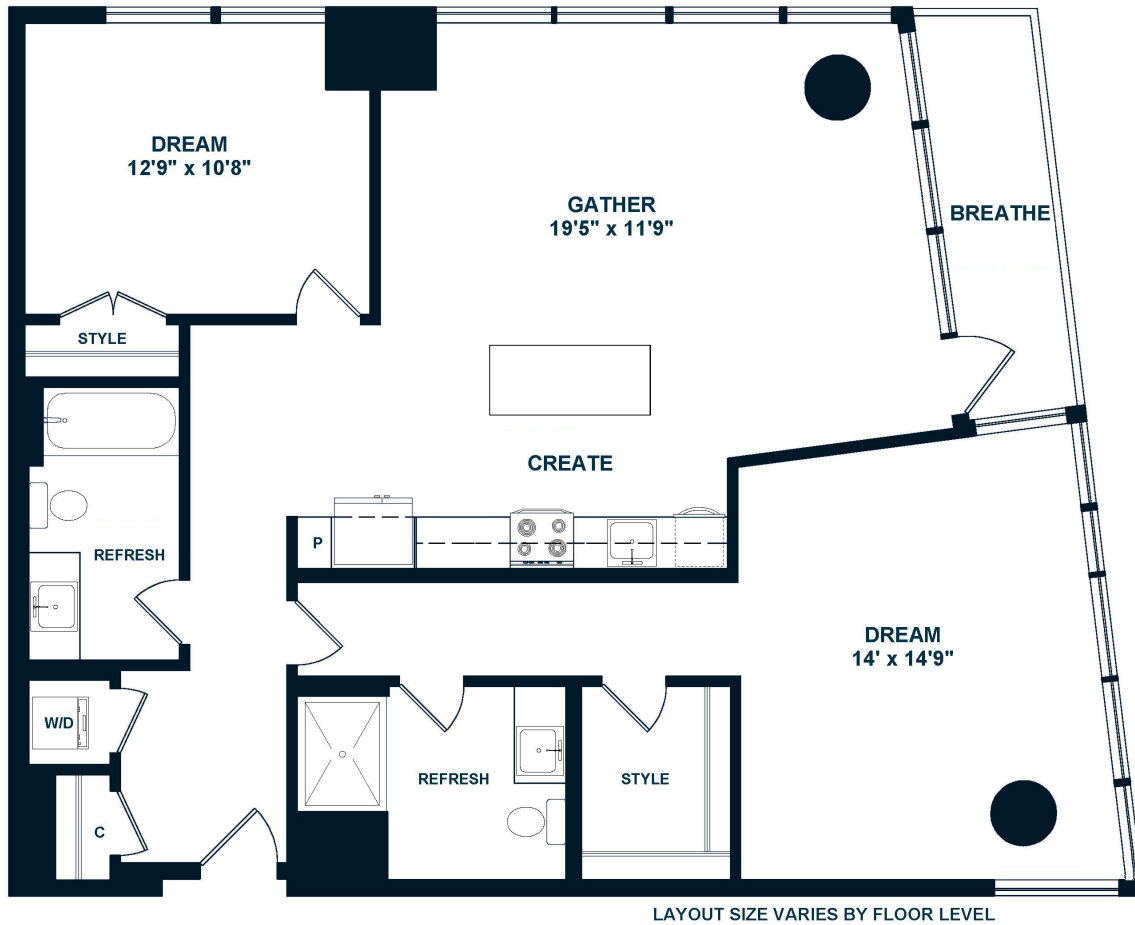

D4

2 BED / 2 BATH

1075-1210

SQ. FT.

J•SOL

4000 Fairfax Dr. | Arlington, VA 22203

www.j-solapartments.com

Floor plans are artist's rendering. All dimensions are approximate. Actual product and specifications may vary in dimension or detail. Not all features are available in every apartment. Prices and availability are subject to change. Please see a representative for details.