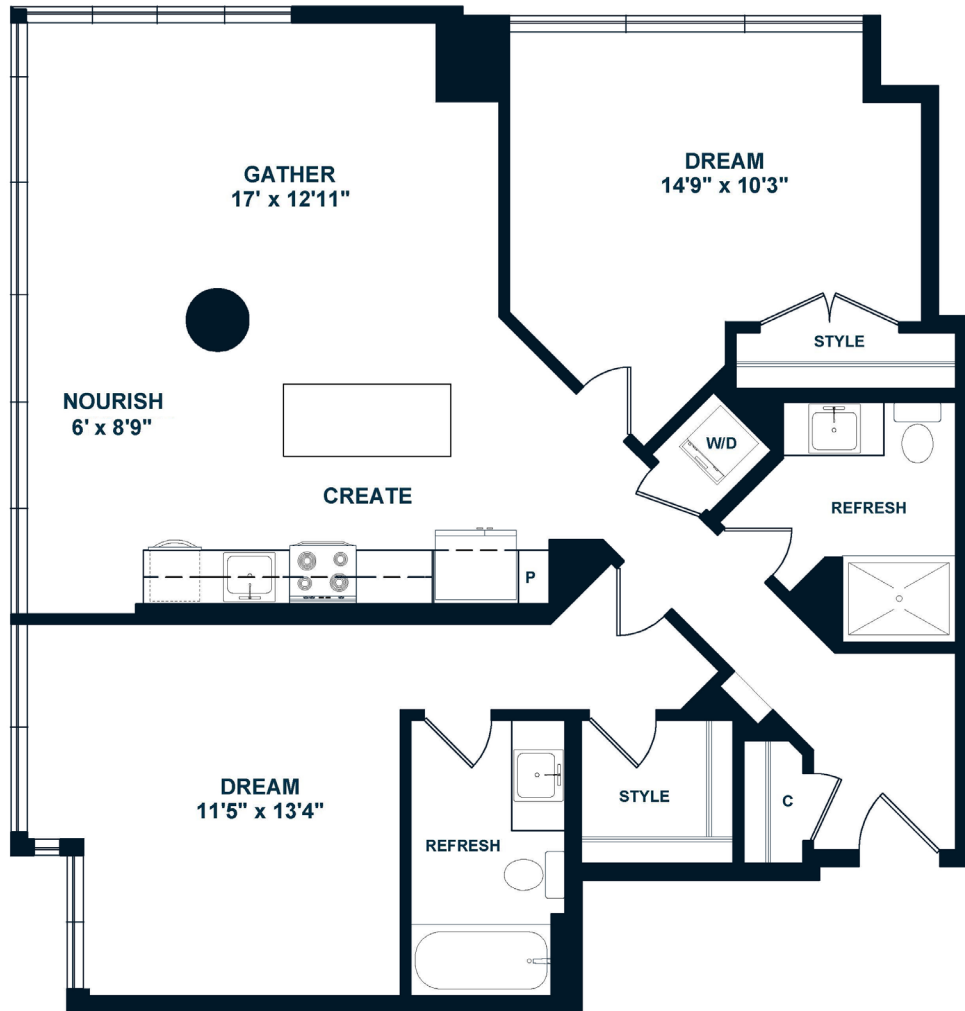

D5.1

2 BED / 2 BATH

1132

SQ. FT.

J•SOL

4000 Fairfax Dr. | Arlington, VA 22203

www.j-solapartments.com

Floor plans are artist's rendering. All dimensions are approximate. Actual product and specifications may vary in dimension or detail. Not all features are available in every apartment. Prices and availability are subject to change. Please see a representative for details.