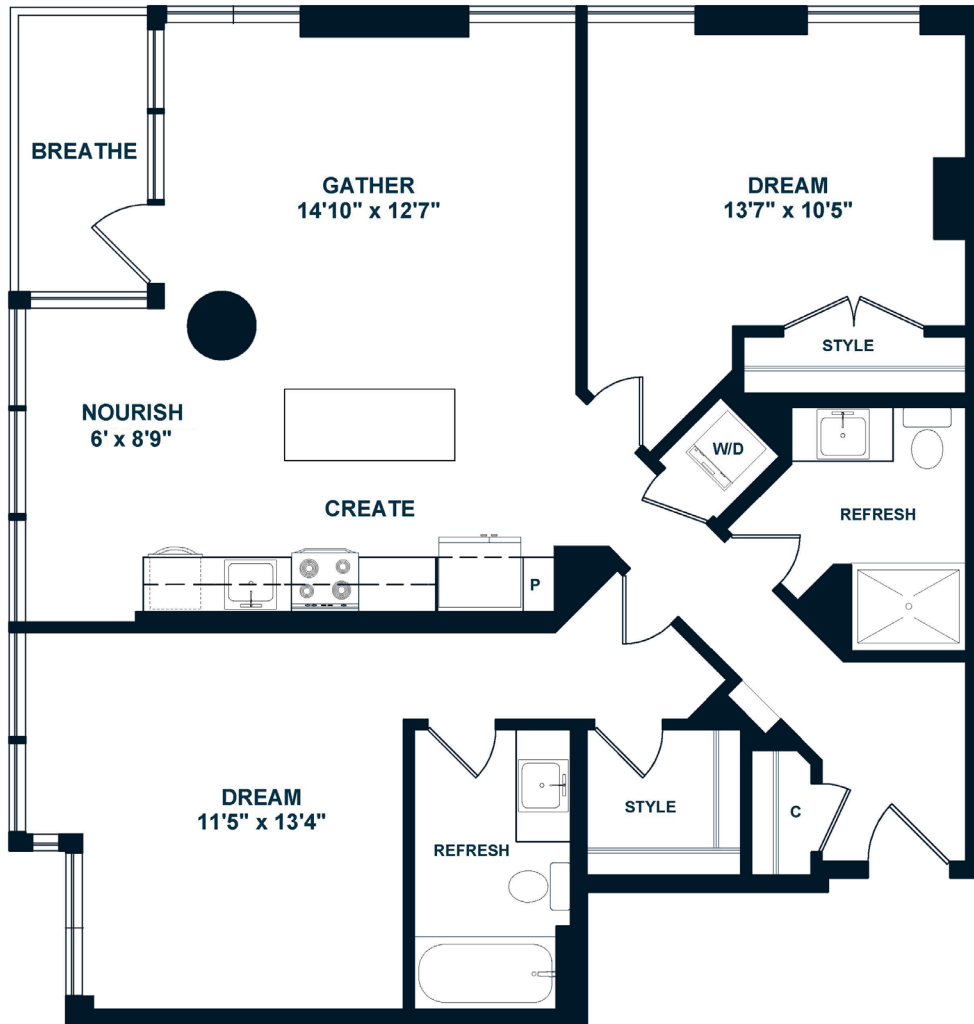

D5

2 BED / 2 BATH

1089

SQ. FT.

J•SOL

4000 Fairfax Dr. | Arlington, VA 22203

www.j-solapartments.com

Floor plans are artist's rendering. All dimensions are approximate. Actual product and specifications may vary in dimension or detail. Not all features are available in every apartment. Prices and availability are subject to change. Please see a representative for details.