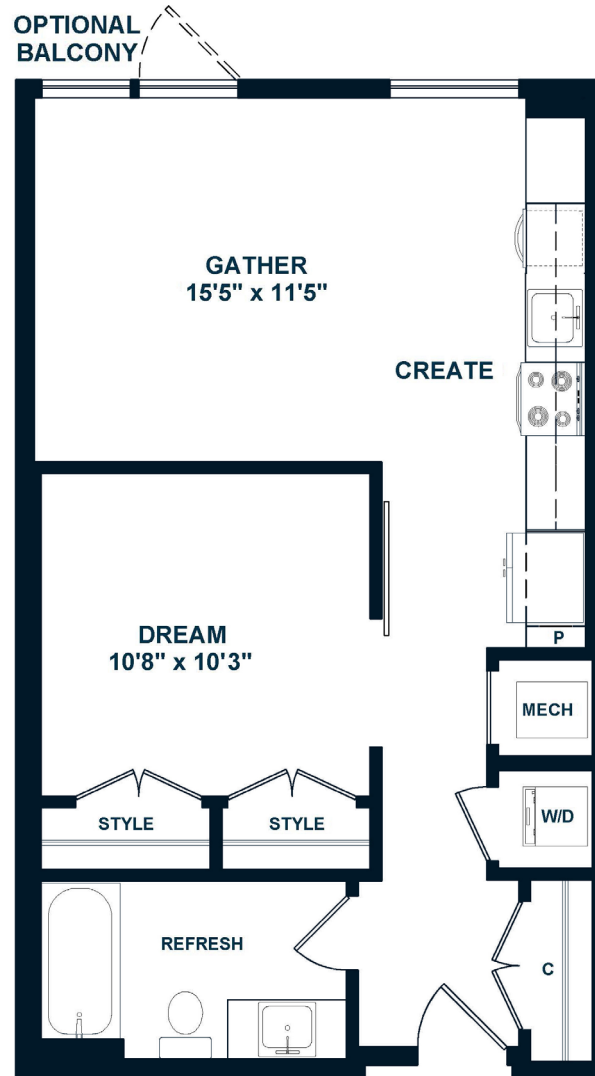

JA1.2

1 BED / 1 BATH

574
SQ. FT.

J•SOL

4000 Fairfax Dr. | Arlington, VA 22203

www.j-solapartments.com

Floor plans are artist's rendering. All dimensions are approximate. Actual product and specifications may vary in dimension or detail. Not all features are available in every apartment. Prices and availability are subject to change. Please see a representative for details.