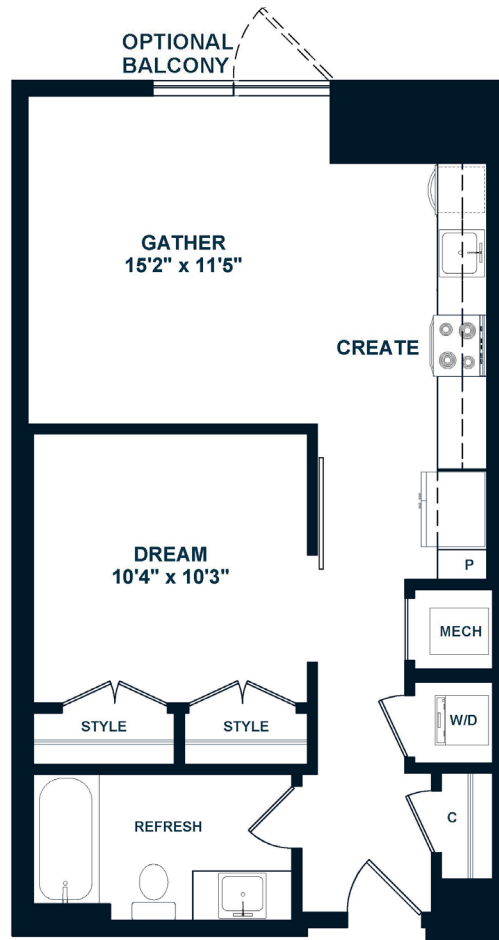

# JA1

1 BED / 1 BATH

# 565

SQ. FT.

J•SOL

4000 Fairfax Dr. | Arlington, VA 22203

[www.j-solapartments.com](http://www.j-solapartments.com)

*Floor plans are artist's rendering. All dimensions are approximate. Actual product and specifications may vary in dimension or detail. Not all features are available in every apartment. Prices and availability are subject to change. Please see a representative for details.*