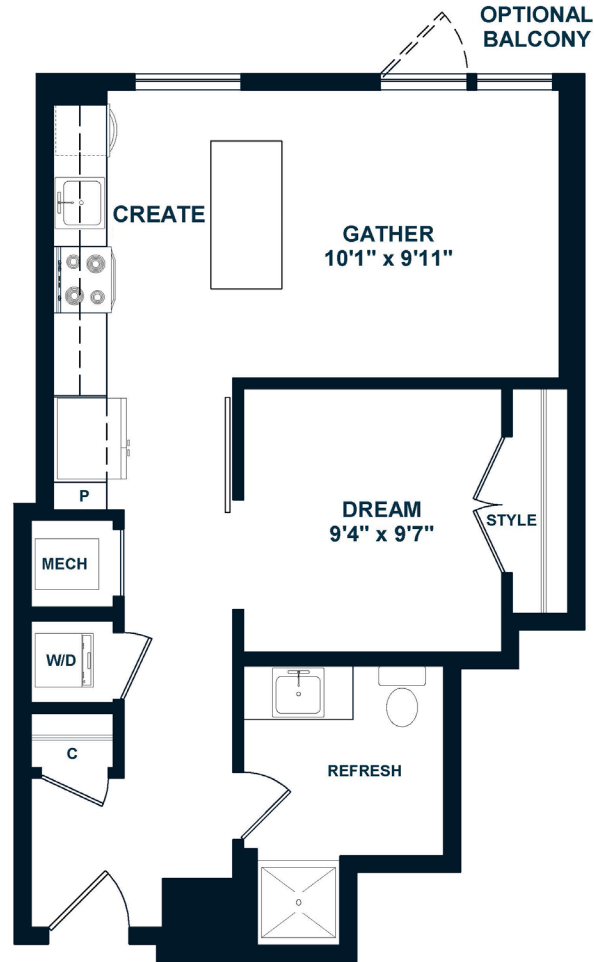

# JA2

1 BED / 1 BATH

# 567

SQ. FT.

J•SOL

4000 Fairfax Dr. | Arlington, VA 22203

[www.j-solapartments.com](http://www.j-solapartments.com)

*Floor plans are artist's rendering. All dimensions are approximate. Actual product and specifications may vary in dimension or detail. Not all features are available in every apartment. Prices and availability are subject to change. Please see a representative for details.*