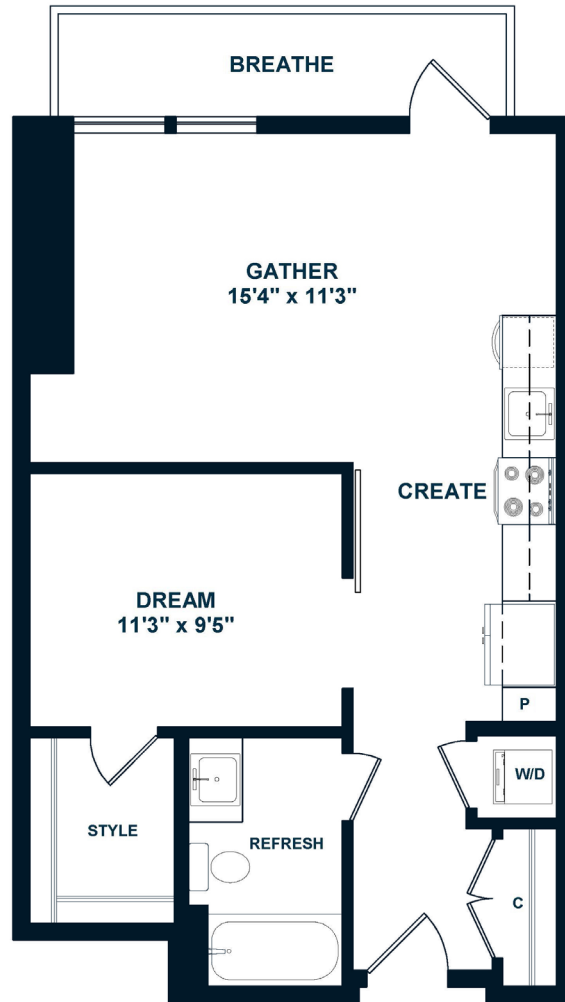

JA3

1 BED / 1 BATH

594-600

SQ. FT.

J•SOL

4000 Fairfax Dr. | Arlington, VA 22203

www.j-solapartments.com

Floor plans are artist's rendering. All dimensions are approximate. Actual product and specifications may vary in dimension or detail. Not all features are available in every apartment. Prices and availability are subject to change. Please see a representative for details.