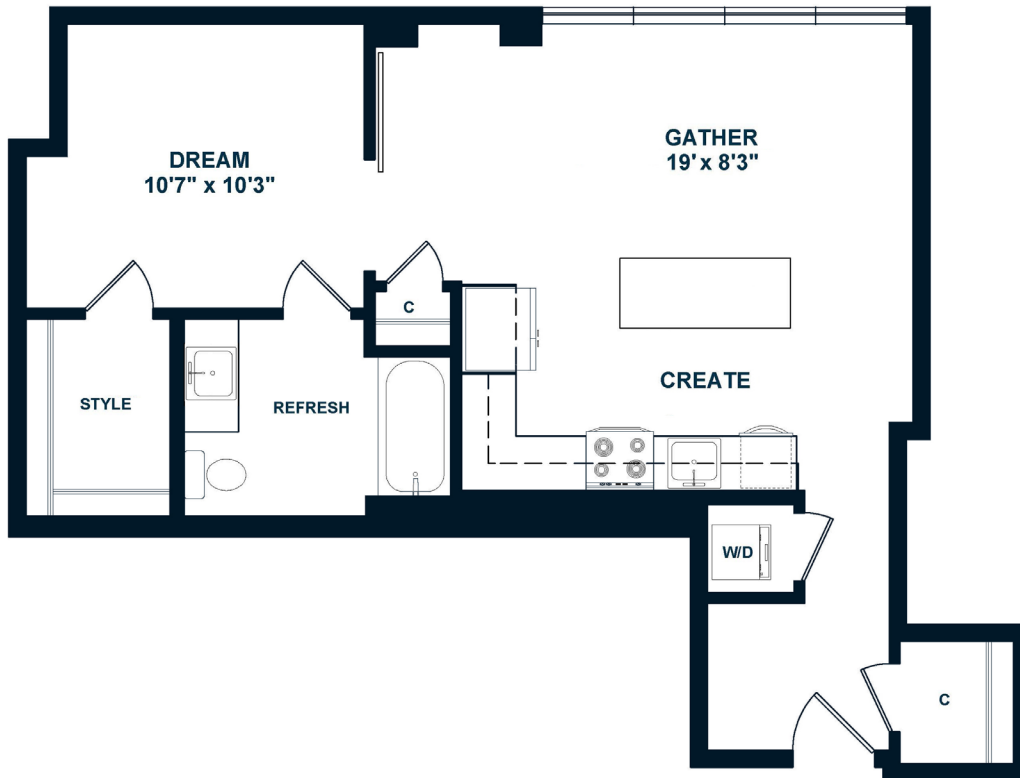

JA4.ANSI

1 BED / 1 BATH

654

SQ. FT.

J•SOL

4000 Fairfax Dr. | Arlington, VA 22203

www.j-solapartments.com

Floor plans are artist's rendering. All dimensions are approximate. Actual product and specifications may vary in dimension or detail. Not all features are available in every apartment. Prices and availability are subject to change. Please see a representative for details.