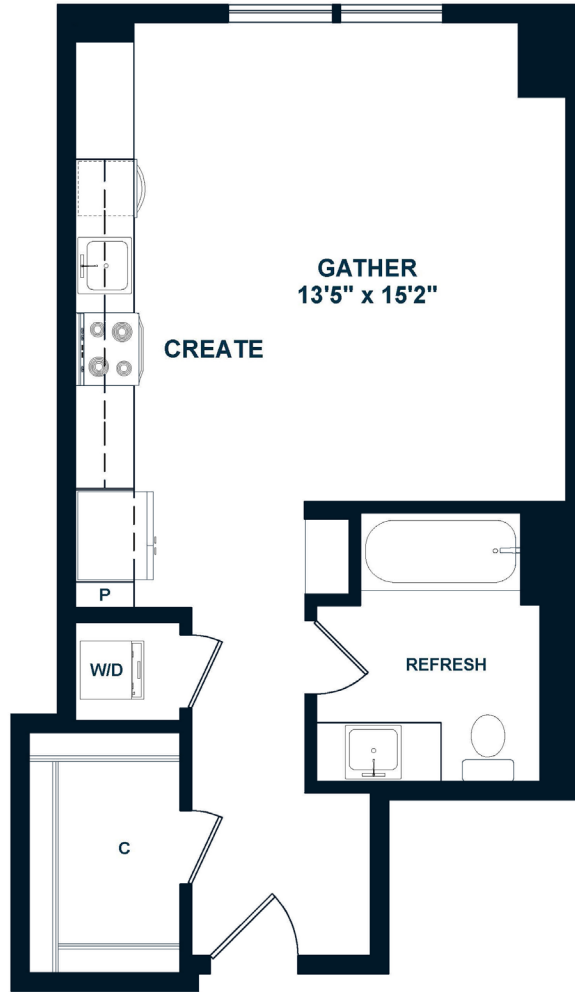

S1

STUDIO / 1 BATH

470-479

SQ. FT.

J•SOL

4000 Fairfax Dr. | Arlington, VA 22203

www.j-solapartments.com

Floor plans are artist's rendering. All dimensions are approximate. Actual product and specifications may vary in dimension or detail. Not all features are available in every apartment. Prices and availability are subject to change. Please see a representative for details.